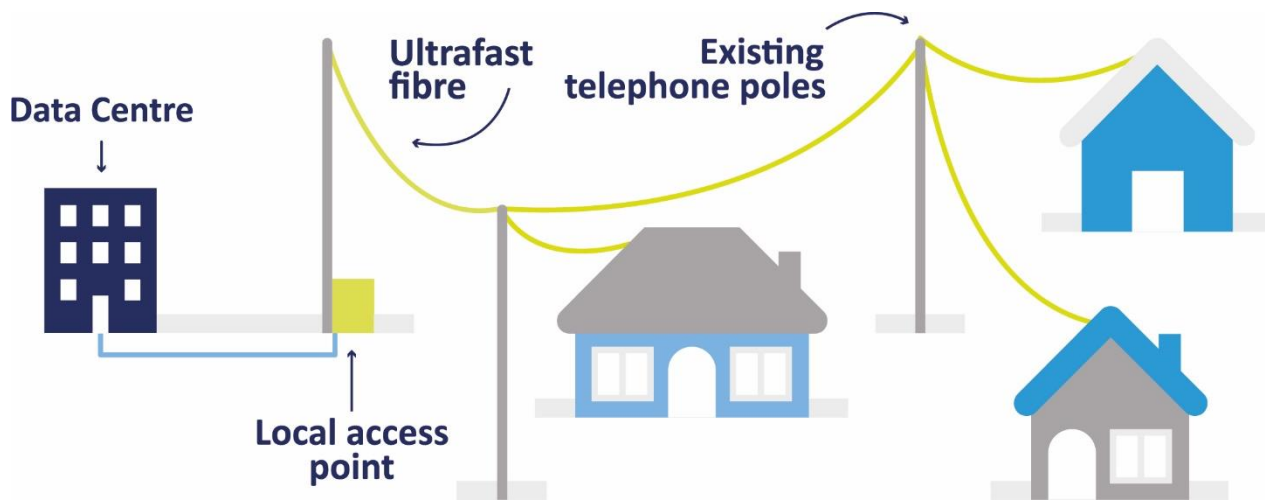

Fibre to the Premise (FTTP)

What does FTTP stand for?

FTTP stands for Fibre To The Premises. At Airband we provide this service across our network, bringing ultrafast speeds of up to 1Gbps to our customers in more rural areas. There's no line rental or phone line required, so the price you see is the price you get.

What is Fibre To The Premises (FTTP)?

Fibre To The Premises (FTTP) replaces old copper broadband lines; fibre optic cables are run from your local exchange direct to your premises.

Fibre broadband that's faster and more reliable

Because the fibre cable comes right into the building, there is less 'contention' which gives you a faster and more reliable broadband experience.